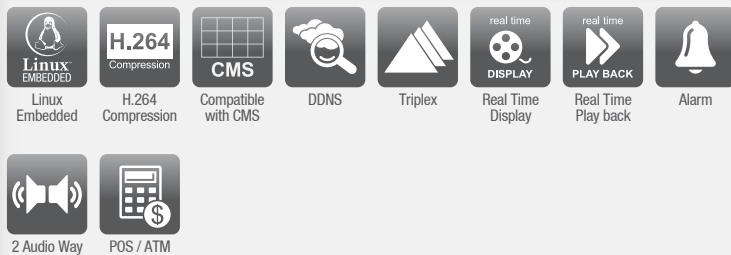

RV5016P

VIRTUE SERIES

16 CHANNEL H.264 MOBILE EMBEDDED
DIGITAL VIDEO RECORDER

KEY FEATURES

- Embedded Linux Operating System
- H.264 video compression
- Pentaplex operation
- Various recording resolution [D1/Half D1/ CIF]
- Real time display speed - 480 (NTSC) 400fps (PAL)
- Recording speed - 480fps (NTSC) 400fps (PAL)
- Recording mode - Time Lapse, Event, Time, Emergency
- Search mode - Calendar, Event, Text-In, Time
- Picture In Picture (PIP)
- Digital Zoom
- Network - TCP/IP, HTTP, DHCP, DDNS
- Internet Explorer (IE) web viewing
- Remote Client Software
- Central Monitoring System (CMS) - 128CH
- Text-In support for ATM/POS
- Dedicated dB structure
- Individual camera settings
- USB mouse control on screen
- USB storage back-up (2GB for individual channel)
- 16 nos video inputs
- 16 in/ 4 out alarm
- 16 in/ 1 out bi-directional audio
- HDD Storage - 3 nos SATA type
- ODD - 1 nos DVD-RW
- 1 nos VGA-main, 1 nos BNC-main, 4 nos BNC-spot
- RS232, RS485 communication interface
- 2 nos USB2.0